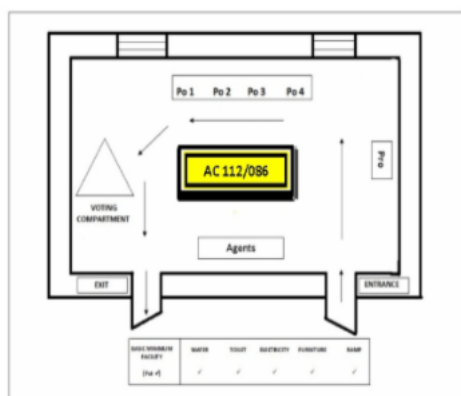

Nazri Naksha

Google Map View

Polling Station Building Front View

Polling Station Front View

Cad View

Key MAP View