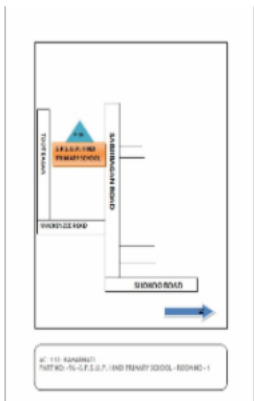

Nazri Naksha

Google Map View