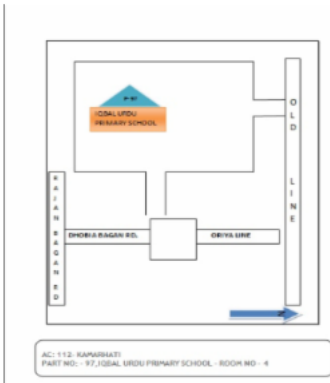

Nazri Naksha

Google Map View