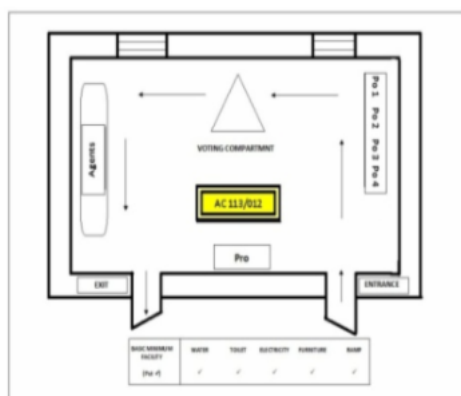

Nazri Naksha

Google Map View

Polling Station Building Front View

Polling Station Front View

Cad View

Key MAP View