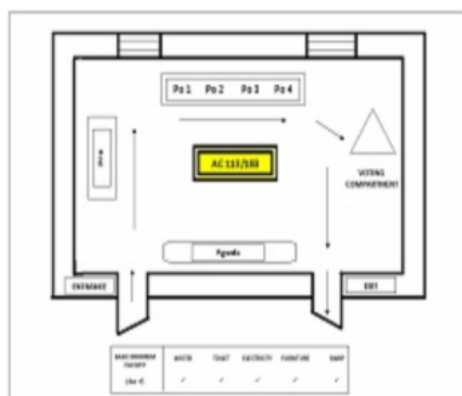

Nazri Naksha

AC: 113-BARANAGAR
PART NO:183 - DAKIPARA YOUTH ORGANISATION CLUB, ROOM-4

Google Map View

Polling Station Building Front View

Polling Station Front View

Cad View

Key MAP View

AC: 113-BARANAGAR
PART NO:183 - DAKIPARA YOUTH ORGANISATION CLUB, ROOM-4