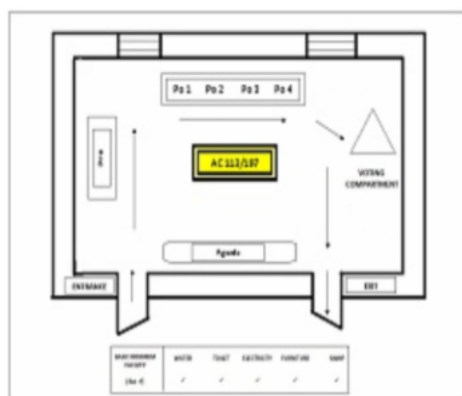

Nazri Naksha

AC: 113-BARANAGAR
PART NO:197 - MAYAPITHI HARSIKSHA ASRAM UCCHA VIDYALAYA ,
ROOM-6

Google Map View

Polling Station Building Front View

Polling Station Front View

Cad View

Key MAP View

AC: 113-BARANAGAR
PART NO:197 - MAYAPITHI HARSIKSHA ASRAM UCCHA VIDYALAYA ,
ROOM-6