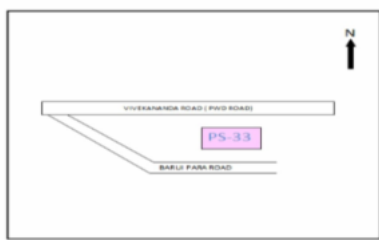

Nazri Naksha

AC: 113-BARANAGAR
PART NO.33 - VIVEKANANDA NIVEDITA ADARSHA VIDYALAYA (CO-ED), ROOM-2