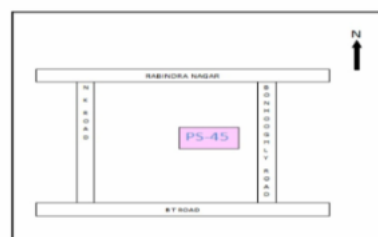

Key MAP View

AC: 113-BARANAGAR
PART NO:45 - KHALSA MODEL HIGH SCHOOL , ROOM-1