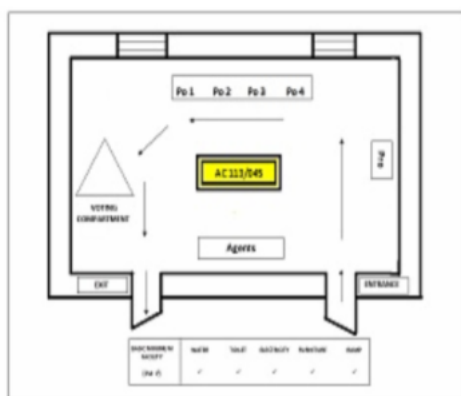

Nazri Naksha

AC: 113-BARANAGAR
PART NO:45 - KHALSA MODEL HIGH SCHOOL , ROOM-1

Google Map View

Polling Station Building Front View

Polling Station Front View

Cad View

Key MAP View

AC: 113-BARANAGAR
PART NO:45 - KHALSA MODEL HIGH SCHOOL , ROOM-1