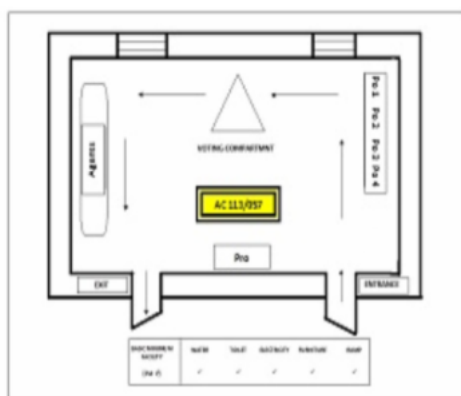

Nazri Naksha

AC: 113-BARANAGAR
PART NO:57 - UTTARAYAN HOUSING ESTATE ADMINISTRATIVE
BUILDING , ROOM-1

Google Map View

Polling Station Building Front View

Polling Station Front View

Cad View

Key MAP View

AC: 113-BARANAGAR
PART NO:57 - UTTARAYAN HOUSING ESTATE ADMINISTRATIVE
BUILDING , ROOM-1