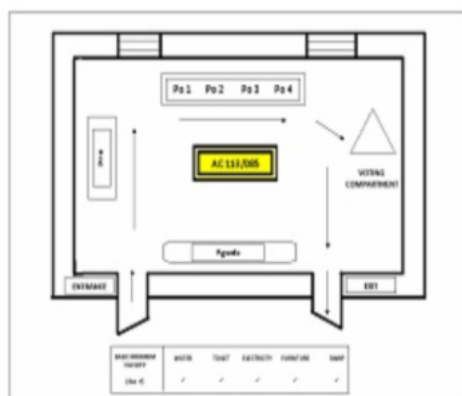

Nazri Naksha

AC: 113-BARANAGAR
PART NO:85 - BARANAGAR JUTE FACTORY WORKERS
EDUCATION CENTRE, ROOM-2

Google Map View

Polling Station Building Front View

Polling Station Front View

Cad View

Key MAP View

AC: 113-BARANAGAR
PART NO:85 - BARANAGAR JUTE FACTORY WORKERS
EDUCATION CENTRE, ROOM-2