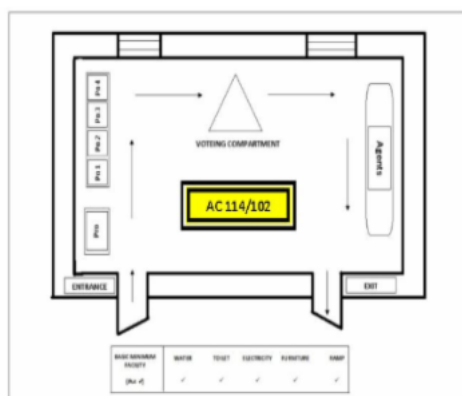

Nazri Naksha

Google Map View

Polling Station Building Front View

Polling Station Front View

Cad View

Key MAP View