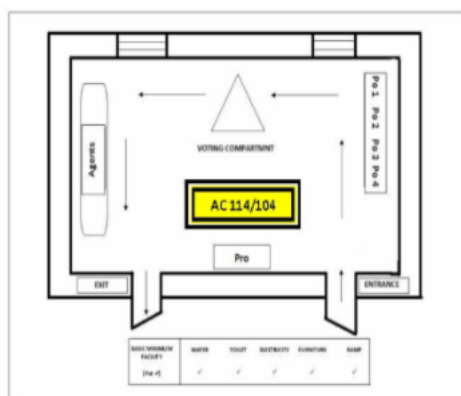

Nazri Naksha

Google Map View

Polling Station Building Front View

Polling Station Front View

Cad View

Key MAP View