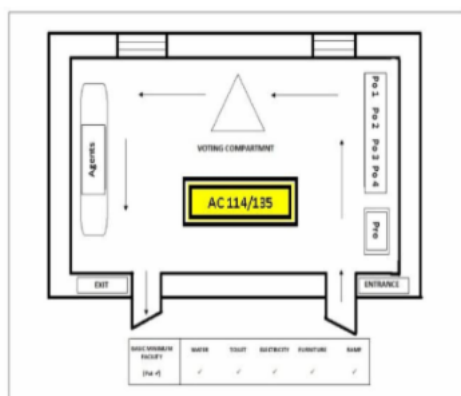

Nazri Naksha

Google Map View

Polling Station Building Front View

Polling Station Front View

Cad View

Key MAP View