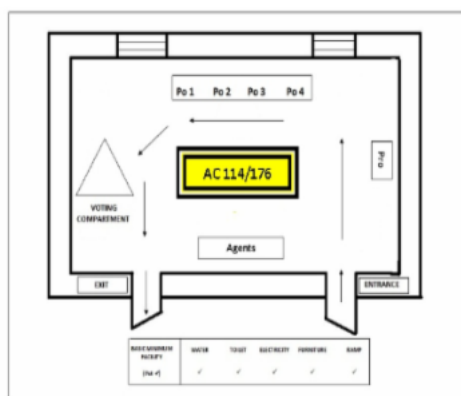

Nazri Naksha

Google Map View

Polling Station Building Front View

Polling Station Front View

Cad View

Key MAP View