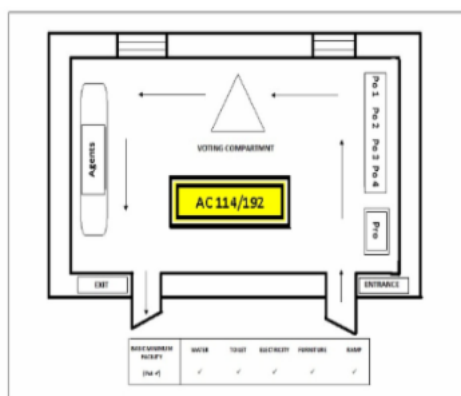

Nazri Naksha

Google Map View

Polling Station Building Front View

Polling Station Front View

Cad View

Key MAP View