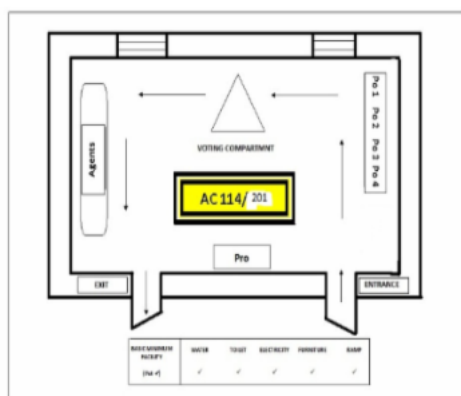

Nazri Naksha

Google Map View

Polling Station Building Front View

Polling Station Front View

Cad View

Key MAP View