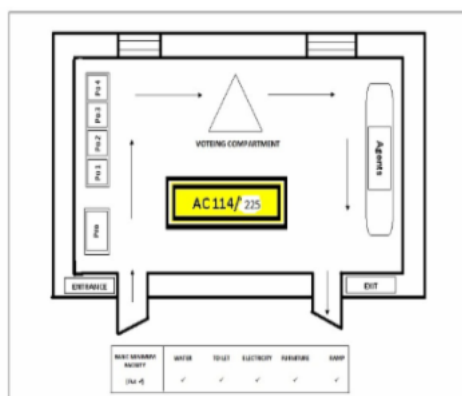

Nazri Naksha

Google Map View

Polling Station Building Front View

Polling Station Front View

Cad View

Key MAP View