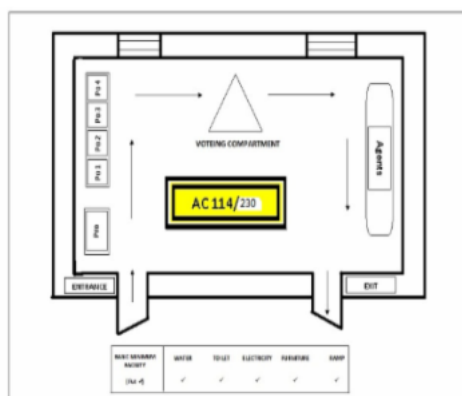

Nazri Naksha

Google Map View

Polling Station Building Front View

Polling Station Front View

Cad View

Key MAP View