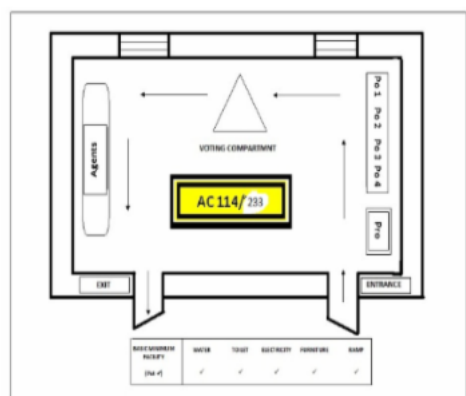

Nazri Naksha

Google Map View

Polling Station Building Front View

Polling Station Front View

Cad View

Key MAP View