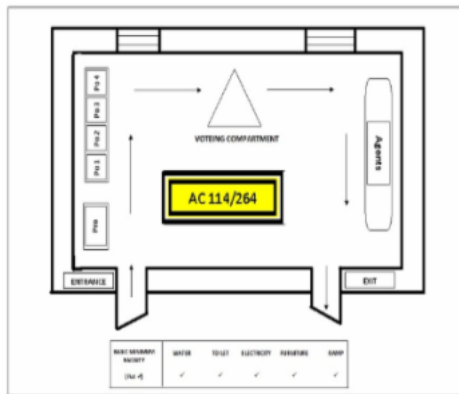

Nazri Naksha

Google Map View

Polling Station Building Front View

Polling Station Front View

Cad View

Key MAP View