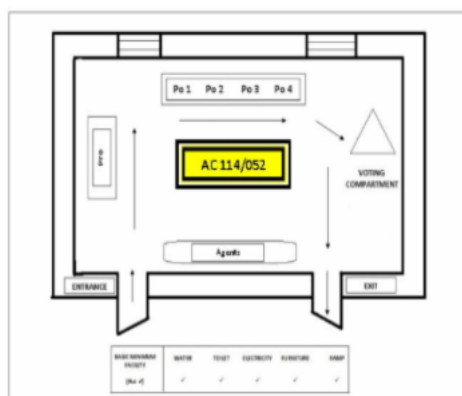

Nazri Naksha

Google Map View

Polling Station Building Front View

Polling Station Front View

Cad View

Key MAP View