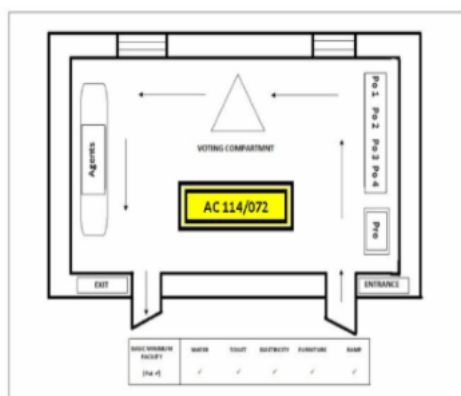

Nazri Naksha

Google Map View

Polling Station Building Front View

Polling Station Front View

Cad View

Key MAP View