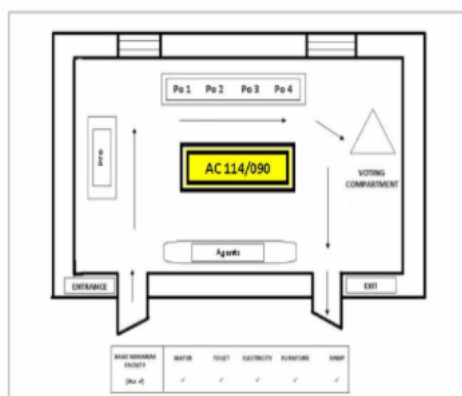

Nazri Naksha

Google Map View

Polling Station Building Front View

Polling Station Front View

Cad View

Key MAP View