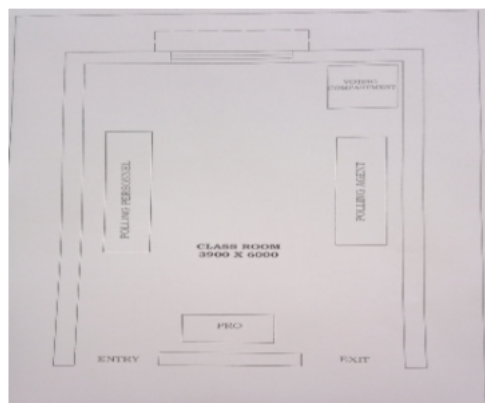

Nazri Naksha

Google Map View

Polling Station Building Front View

Polling Station Front View

Cad View

Key MAP View