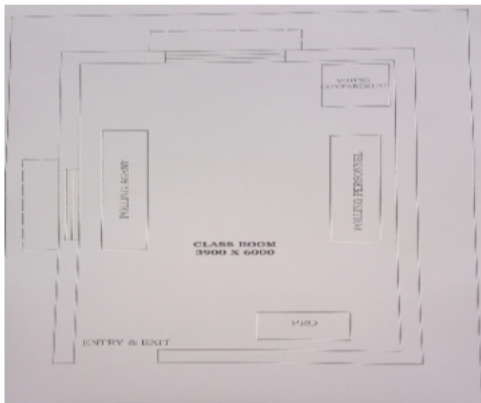

Nazri Naksha

Google Map View

Polling Station Building Front View

Polling Station Front View

Cad View

Key MAP View