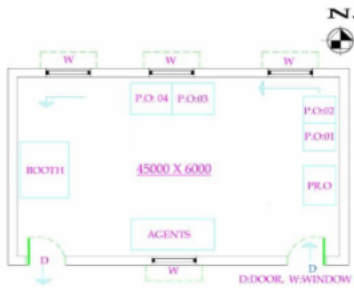

Nazri Naksha

Google Map View

Polling Station Building Front View

Polling Station Front View

Cad View

Key MAP View