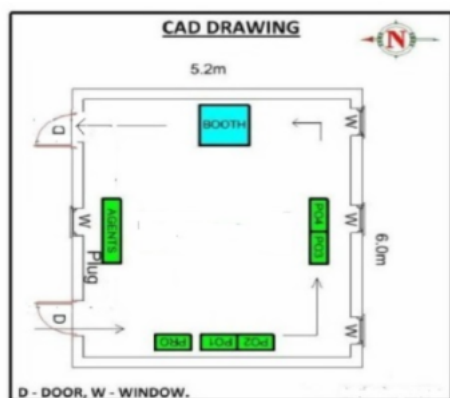

Nazri Naksha

Google Map View

Polling Station Building Front View

Polling Station Front View

Cad View

Key MAP View