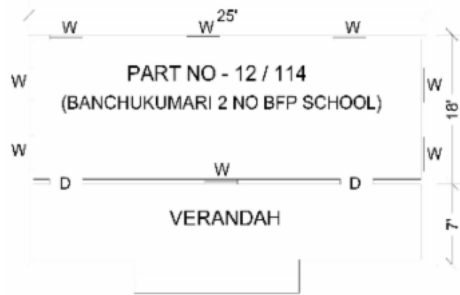

Nazri Naksha

Google Map View

Polling Station Building Front View

Polling Station Front View

Cad View

Key MAP View