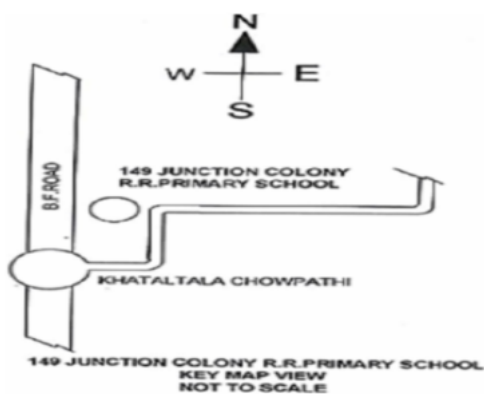

Polling Station Building Front View

Nazri Naksha