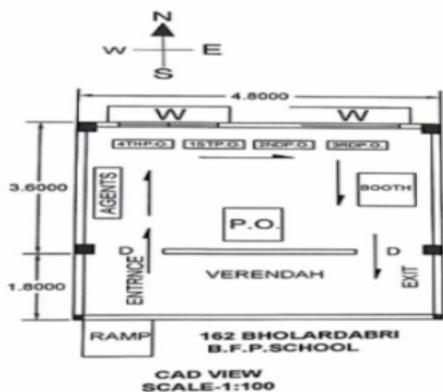

Nazri Naksha

Google Map View

Polling Station Building Front View

Polling Station Front View

Cad View

Key MAP View