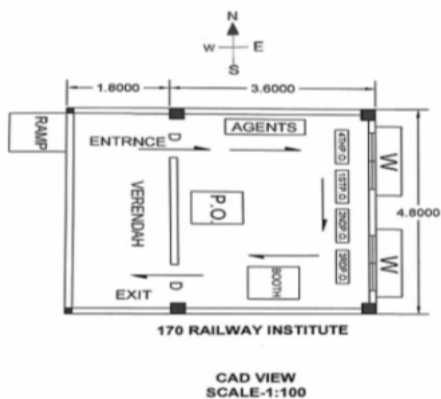

Nazri Naksha

Google Map View

Polling Station Building Front View

Polling Station Front View

Cad View

Key MAP View