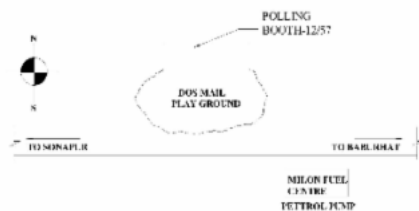

Basic Amenities	Water	Stamps	Printing	Tables	Health Care
Availability / Phone	..	..	..	..	..

POLLING STATION NAME -UTTAR SONAPUR NEW PRY. SCHOOL
POLLING STATION NUMBER - 12/57