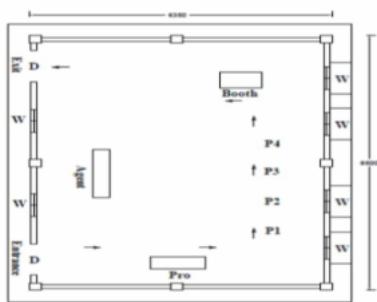

Cad View

Polling Station Name:- Panchkulguri Pramodini High School (H.S), (Room No.13)
Polling Station Number:- 12/59