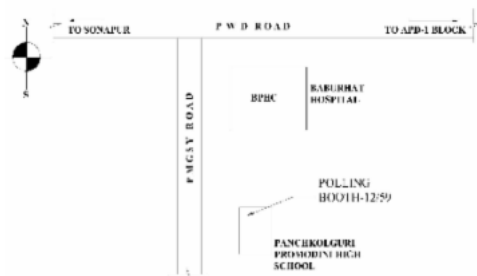

Key MAP View

POLLING STATION NAME:- PANCHKULGURI PRAMODINI HIGH SCHOOL (H.S) (ROOM NO.13)
POLLING STATION NUMBER:- 12/59