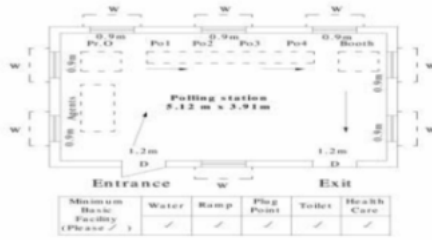

Nazri Naksha

Google Map View

Polling Station Building Front View

Polling Station Front View

Cad View

Key MAP View