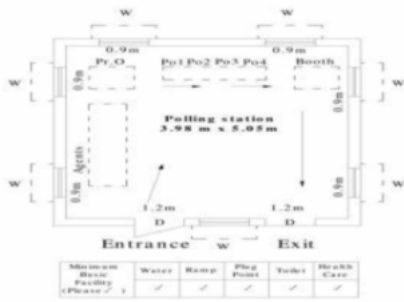

Nazri Naksha

Google Map View

Polling Station Building Front View

Polling Station Front View

Cad View

Key MAP View