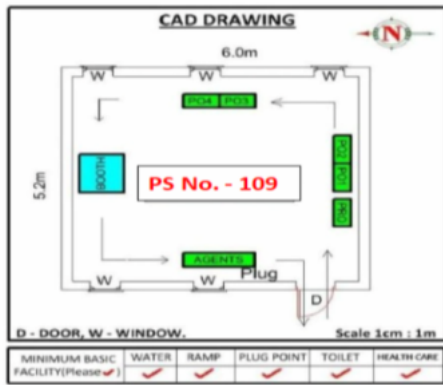

Nazri Naksha

Google Map View

Polling Station Building Front View

Polling Station Front View

Cad View

Key MAP View