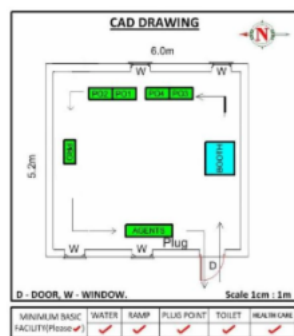

Nazri Naksha

Google Map View

Polling Station Building Front View

Polling Station Front View

Cad View

Key MAP View