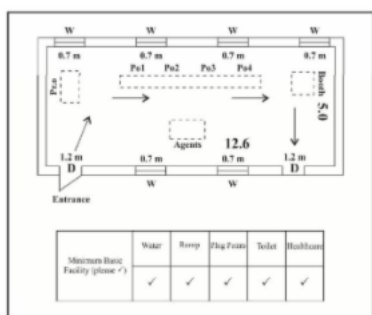

Nazri Naksha

Google Map View

Polling Station Building Front View

Polling Station Front View

Cad View

Key MAP View