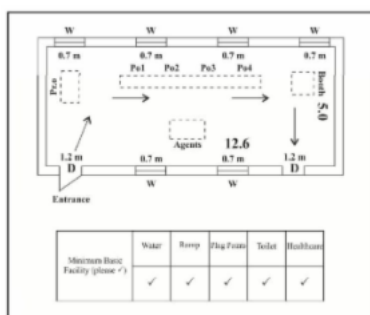

Nazri Naksha

Google Map View

Polling Station Building Front View

Polling Station Front View

Cad View

Key MAP View