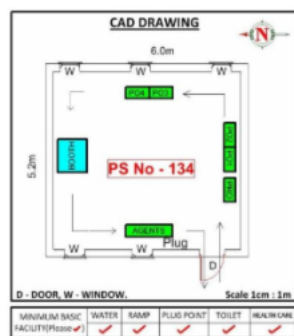

Nazri Naksha

Google Map View

Polling Station Building Front View

Polling Station Front View

Cad View

Key MAP View