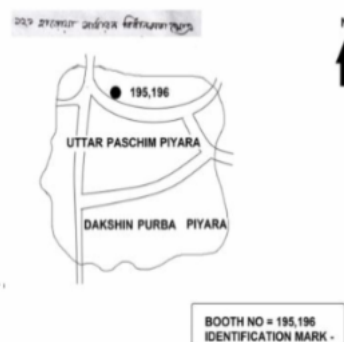

Key MAP View

BOOTH NO = 195,196
IDENTIFICATION MARK -