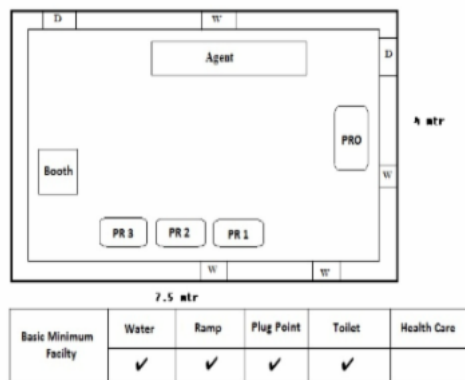

Nazri Naksha

Google Map View

Polling Station Building Front View

Polling Station Front View

Cad View

Key MAP View