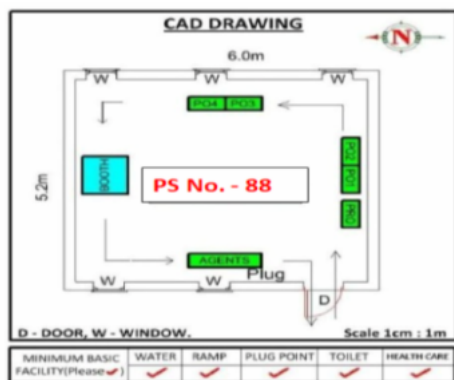

Nazri Naksha

Google Map View

Polling Station Building Front View

Polling Station Front View

Cad View

Key MAP View