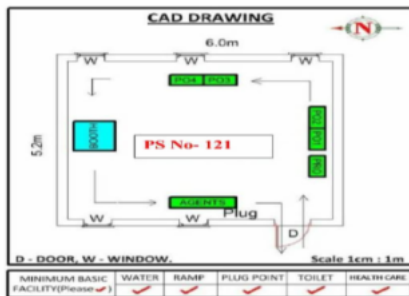

Nazri Naksha

Google Map View

Polling Station Building Front View

Polling Station Front View

Cad View

Key MAP View