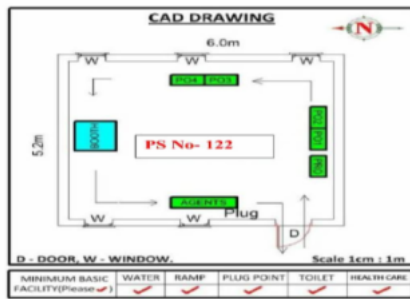

Nazri Naksha

Google Map View

Polling Station Building Front View

Polling Station Front View

Cad View

Key MAP View