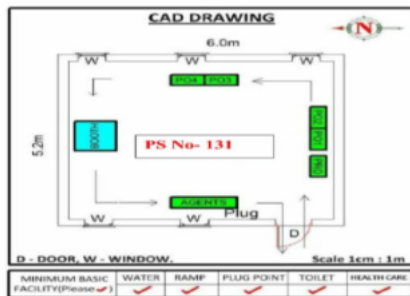

Nazri Naksha

Google Map View

Polling Station Building Front View

Polling Station Front View

Cad View

Key MAP View