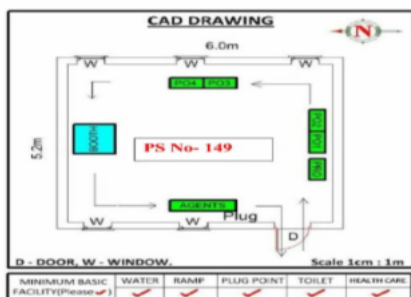

Nazri Naksha

Google Map View

Polling Station Building Front View

Polling Station Front View

Cad View

Key MAP View