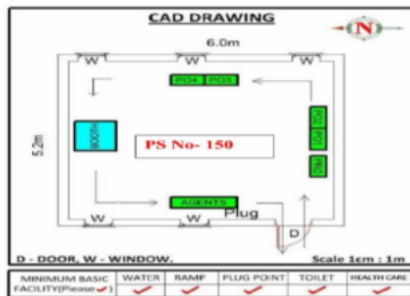

Nazri Naksha

Google Map View

Polling Station Building Front View

Polling Station Front View

Cad View

Key MAP View