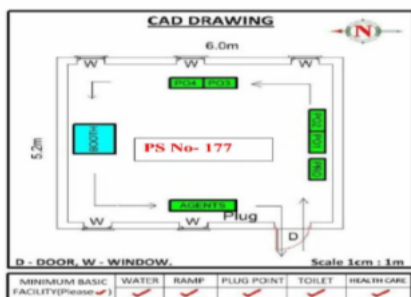

Nazri Naksha

Google Map View

Polling Station Building Front View

Polling Station Front View

Cad View

Key MAP View