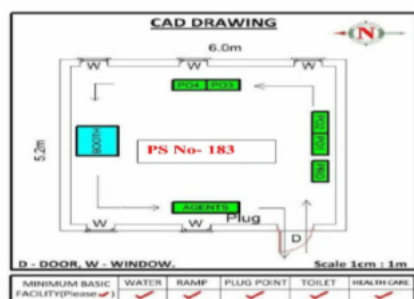

Nazri Naksha

Google Map View

Polling Station Building Front View

Polling Station Front View

Cad View

Key MAP View